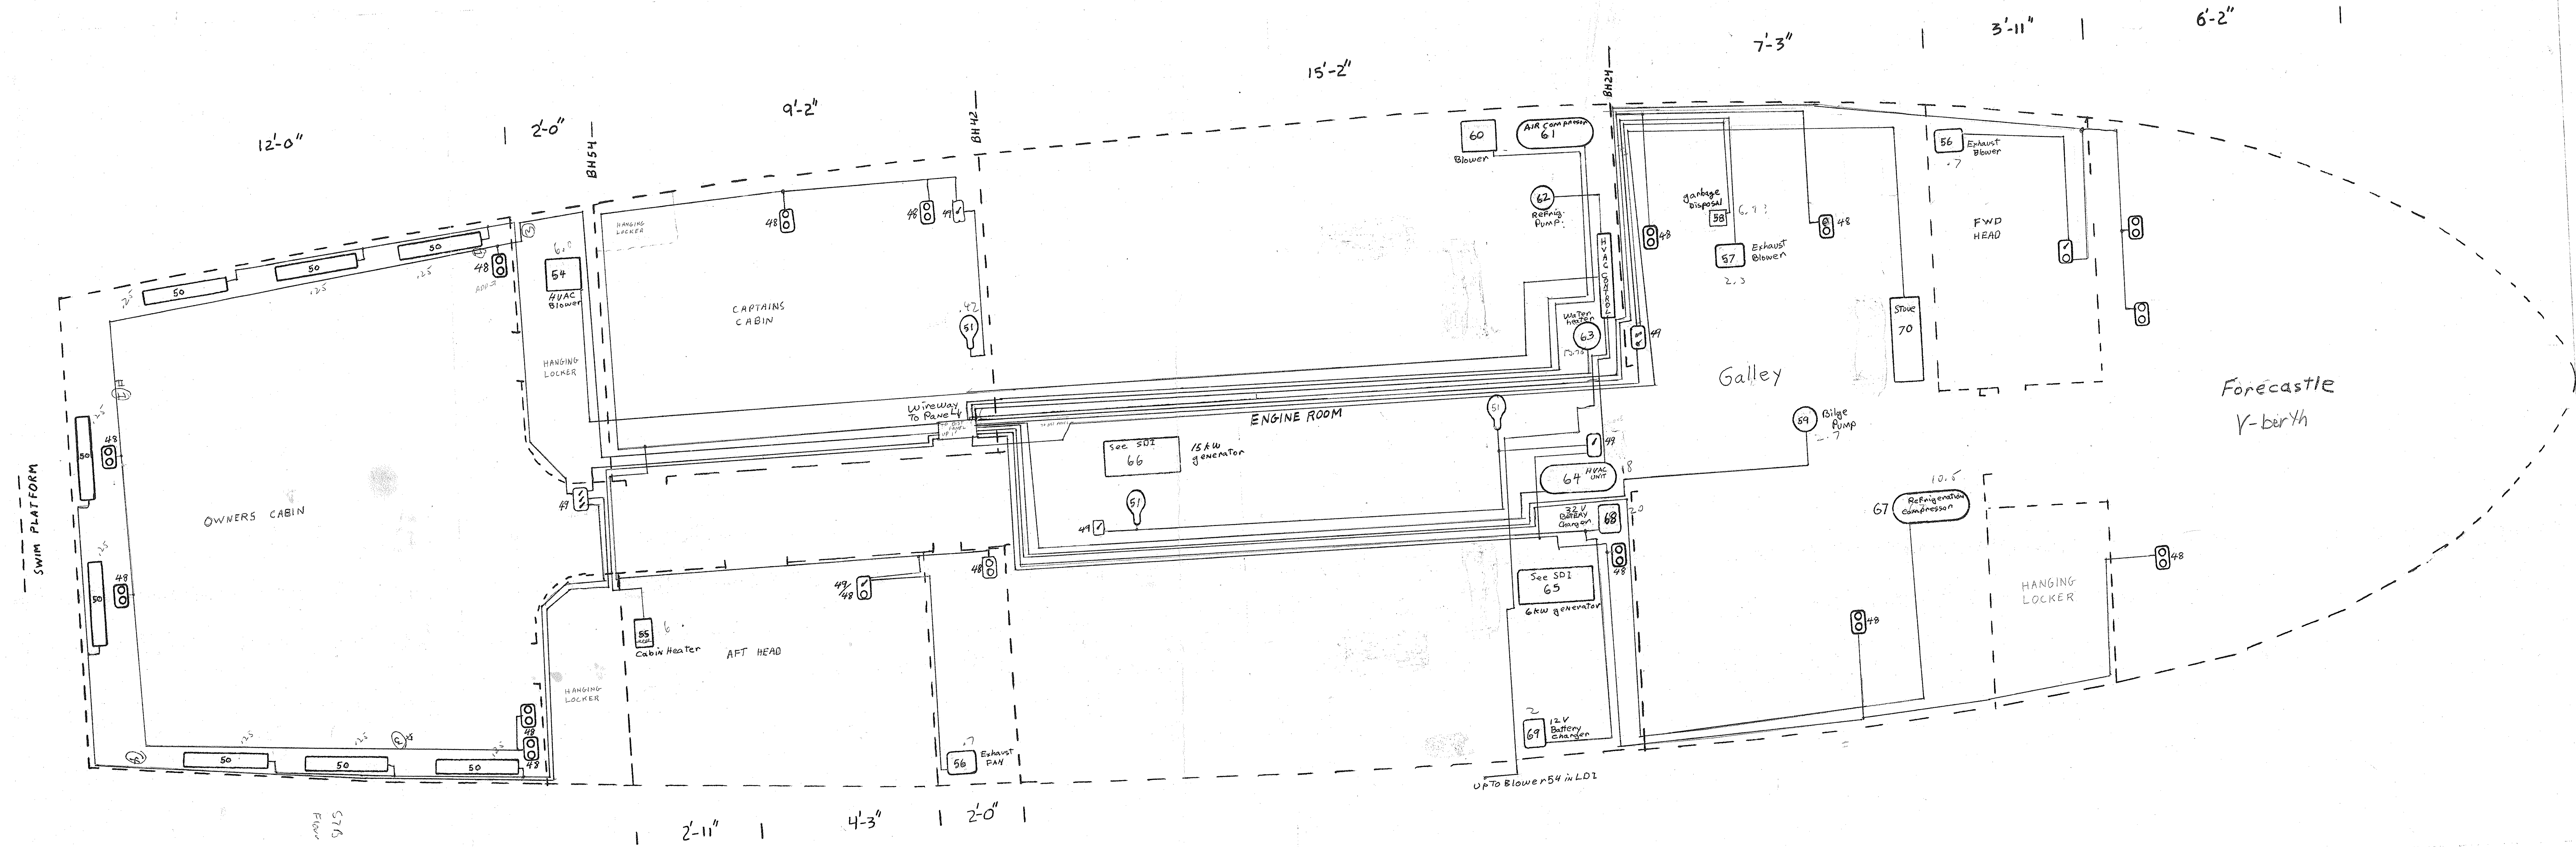

LDII

Just Dreaming Yacht

120 V
LDII

576 T A F T
Floor # 3 T

COAY 731 (DT)

120 V

J.L. Bueger

LD1

Just Dreaming Yacht

LD1
120 V
240 V
WEATHER DECK LEVEL

APPROVED
 subject to comments by
 MAR 12 1999
 by electrician

J. L. ...